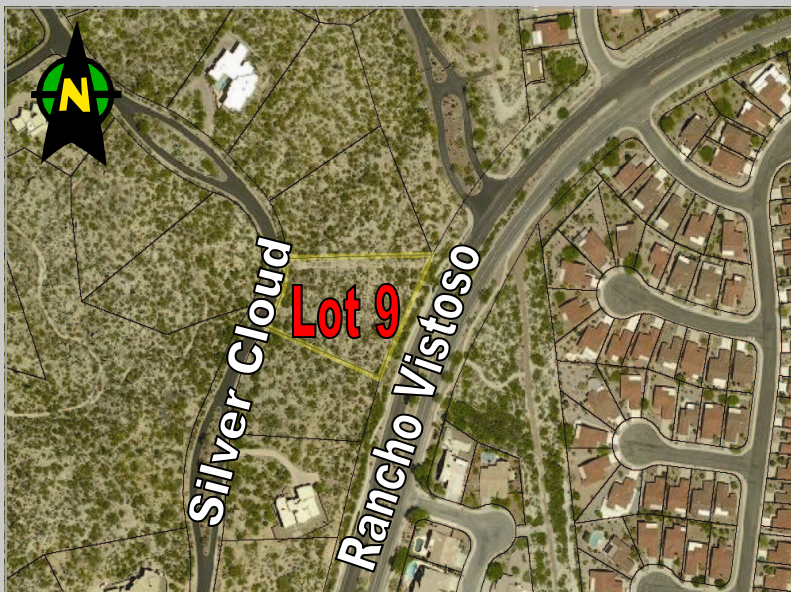

Offered at * \$125,000 *

Estates at Honey Bee Ridge, Lot 9

- Lot For Sale in Guard Gated Community!
- Single Family Home Site is approx. 54,086 Square Feet.
- Catalina Mountain and Pusch Ridge Views
- Paved streets
- Sewer, water, electric, phone, gas and cable available
- Convenience of nearby shopping, dining, and more.

Tucson MLS: 21115352

From Tangerine & Rancho Vistoso Blvd:
North approximately 3 miles on Rancho Vistoso Blvd.
West/Left on Bentwater, through gate
North/Right on Silver Cloud to lot on right

- Prices are subject to change without Notice
- Subject to Prior Sale.
- Sold AS IS